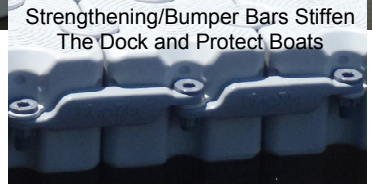

GULF STREAM DOCKS

Made In The USA

The Toughest And Most Stable Floating Docks In The Industry!

Drive on Docks For Two Seat Personal Watercraft – Jet Skis

01-0102 **21 Floats**
Single Three Seat PWC Dry Dock

Length: 11' 8"
Width: 5'

29-0107 **7 Floats**
Add A Row or More

Length: 11'8"
Width: 1'8"

01-0202 **42 Floats**
Double Three Seat PWC Dry Dock

Length: 11' 8"
Width: 10'

Features

Description

These deluxe drive on docks are designed for two seat jet skis and PWC's. Featuring a contoured center channel that makes drive on docking and launching safe and easy! As pictured above extra rows of floats can be added for more walk around space

- Safe Drive On Docking
- Easy Launching
- No Dangerous Open Areas
- Craft Stays Out of the Water
- No Rollers Needed
- Maintenance Free
- Easy Assembly and Installation
- Infinitely Configurable
- Topside Adjustments
- Easy on Your Feet Non-Skid
- Cool Grey Color
- Environmentally Friendly
- Industrial Strength Materials
- Tie Down Points
- Great Accessories Available
- 20+ Year Life Expectancy