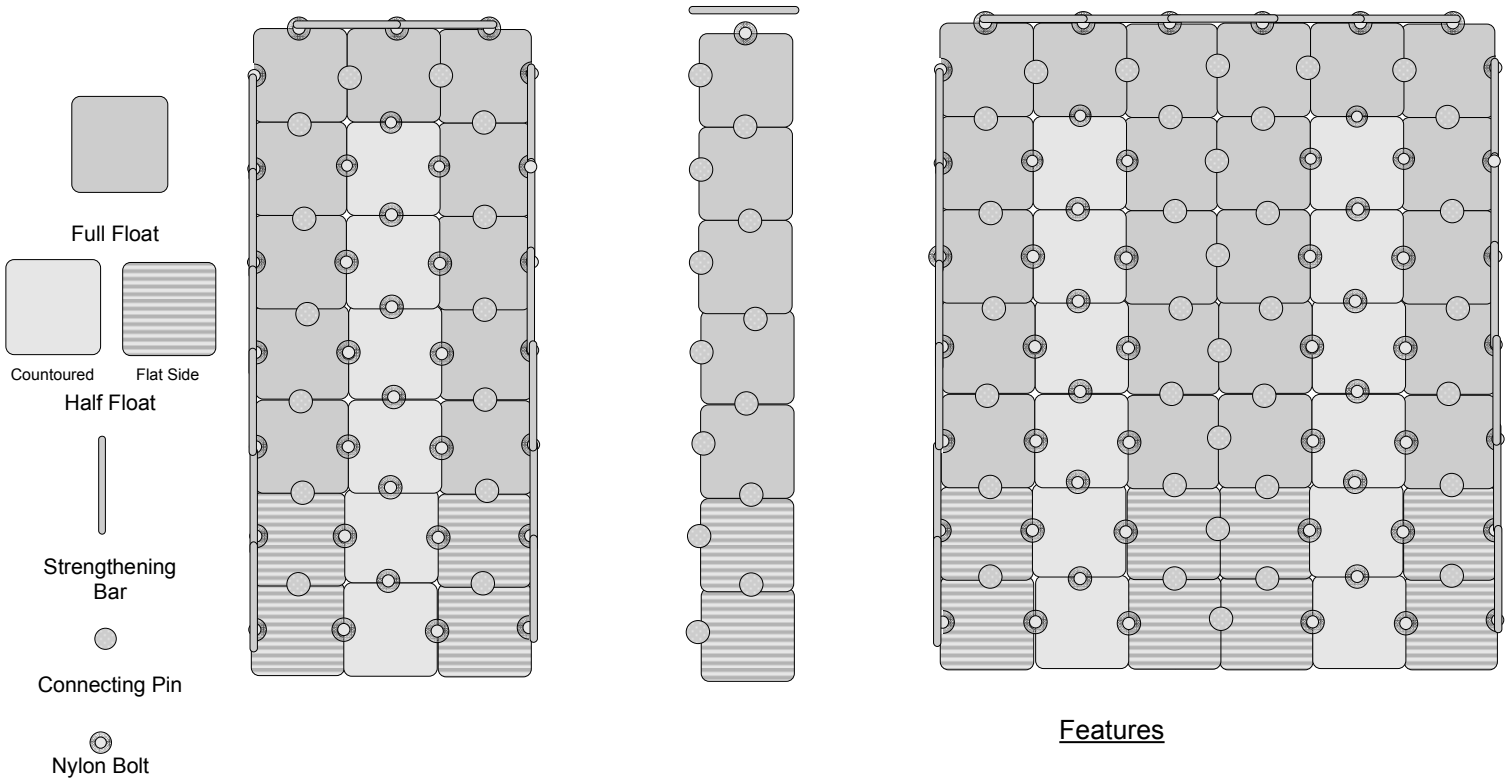

GULF STREAM DOCKS

Made In The USA

The Toughest And Most Stable Floating Docks In The Industry!

Drive on Docks For Two Seat Personal Watercraft – Jet Skis

01-0102 **21 Floats**
Single Three Seat PWC Dry Dock

Length: 11' 8"
Width: 5'

29-0107 **7 Floats**
Add A Row or More

Length: 11'8"
Width: 1'8"

01-0202 **42 Floats**
Double Three Seat PWC Dry Dock

Length: 11' 8"
Width: 10'

Features

Description

These deluxe drive on docks are designed for two seat jet skis and PWC's. Featuring a contoured center channel that makes drive on docking and launching safe and easy! As pictured above extra rows of floats can be added for more walk around space

- Safe Drive On Docking
- Easy Launching
- No Dangerous Open Areas
- Craft Stays Out of the Water
- No Rollers Needed
- Maintenance Free
- Easy Assembly and Installation
- Infinitely Configurable
- Topside Adjustments
- Easy on Your Feet Non-Skid
- Cool Grey Color
- Environmentally Friendly
- Industrial Strength Materials
- Tie Down Points
- Great Accessories Available
- 20+ Year Life Expectancy