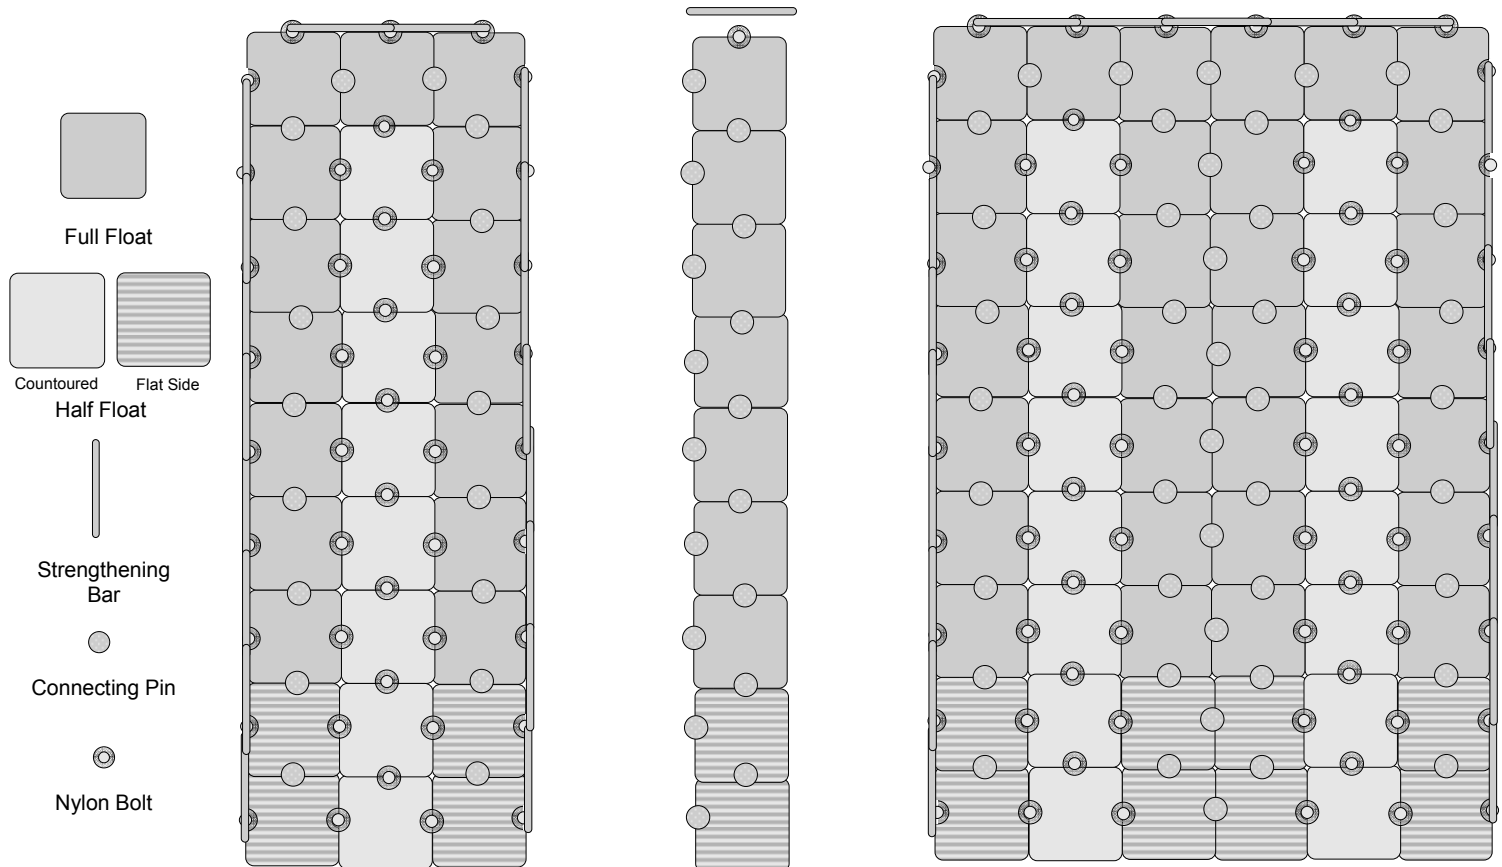

GULF STREAM DOCKS

Made In The USA

The Toughest And Most Stable Floating Docks In The Industry!

Drive on Docks For Four Seat Personal Watercraft – Jet Skis

01-0104 **27 Floats**
Single Four Seat PWC Dry Dock
Length: 15'
Width: 5'

29-0108 **9 Floats**
Add A Row or More
Length: 15'
Width: 1'8"

01-0204 **54 Floats**
Double Four Seat PWC Dry Dock
Length: 15'
Width: 10'

Description

These deluxe drive on docks are designed for four seat jet skis and PWC's. Featuring a contoured center channel that makes drive on docking and launching safe and easy! As pictured above extra rows of floats can be added for more walk around space

Features

- Safe Drive On Docking
- Easy Launching
- No Dangerous Open Areas
- Craft Stays Out of the Water
- No Rollers Needed
- Maintenance Free
- Easy Assembly and Installation
- Infinitely Configurable
- Topside Adjustments
- Easy on Your Feet Non-Skid
- Cool Grey Color
- Environmentally Friendly
- Industrial Strength Materials
- Tie Down Points
- Great Accessories Available
- 20+ Year Life Expectancy