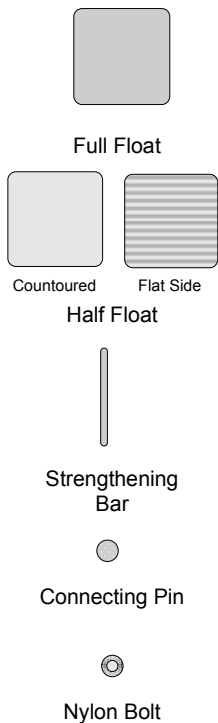

GULF STREAM DOCKS

Made In The USA

The Toughest And Most Stable Floating Docks In The Industry!

Drive on Docks For Boats Up To 10'

02-1000 20 Floats
Standard Drive on For 10' Boats

Length: 11' 8"
Width: 5'

02-1002 34 Floats
Deluxe Drive on For 10' Boats

Length: 11' 8"
Width: 8'4"

Description

These deluxe drive on docks are designed for a wide variety of boats up to 10 feet in length. Featuring a contoured center channel that makes drive on docking and launching safe and easy! Two models are available – one for dry docking narrow boats up to 57" wide and a deluxe model for full walk around capability.