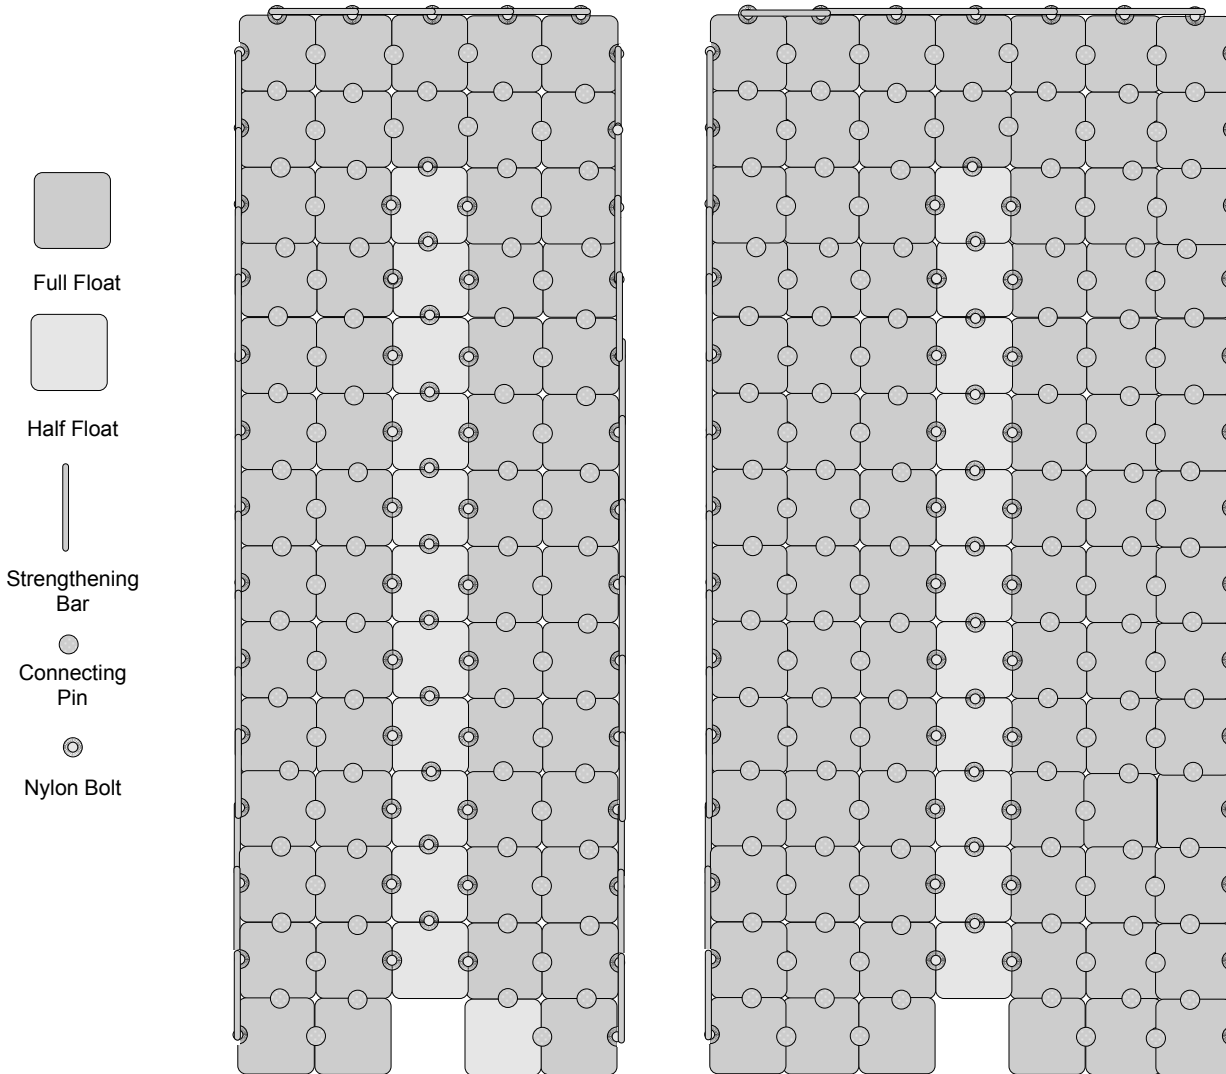

GULF STREAM DOCKS

Made In The USA

The Toughest And Most Stable Floating Docks In The Industry!

Drive on Docks For Boats Up To 21'

Model 03-2100. 69 Floats
Standard Drive on for boats up to 21'

Length: 23'4"
Width: 8'4"

Model 03-2102 97 Floats
Walk Around Drive on for boats up to 21'

Length: 23'4"
Width: 11'8"

Boats over 3,000 pounds (wet) must use 7 floats wide docks. Maximum weight is 5,000 pounds (wet)

Description

These deluxe drive on docks are designed for a wide variety of boats up to 21 feet in length. Featuring a contoured center channel that makes drive on docking and launching safe and easy! Two models are available – one for dry docking only another for full walk around capability.

Features

- Safe Drive On Docking
- Easy Launching
- No Dangerous Open Areas
- Craft Stays Out of the Water
- No Rollers Needed
- Maintenance Free
- Easy Assembly and Installation
- Infinitely Configurable
- Topside Adjustments
- Easy on Your Feet Non-Skid
- Cool Grey Color
- Environmentally Friendly
- Industrial Strength Materials
- Tie Down Points
- Great Accessories Available
- 20+ Year Life Expectancy