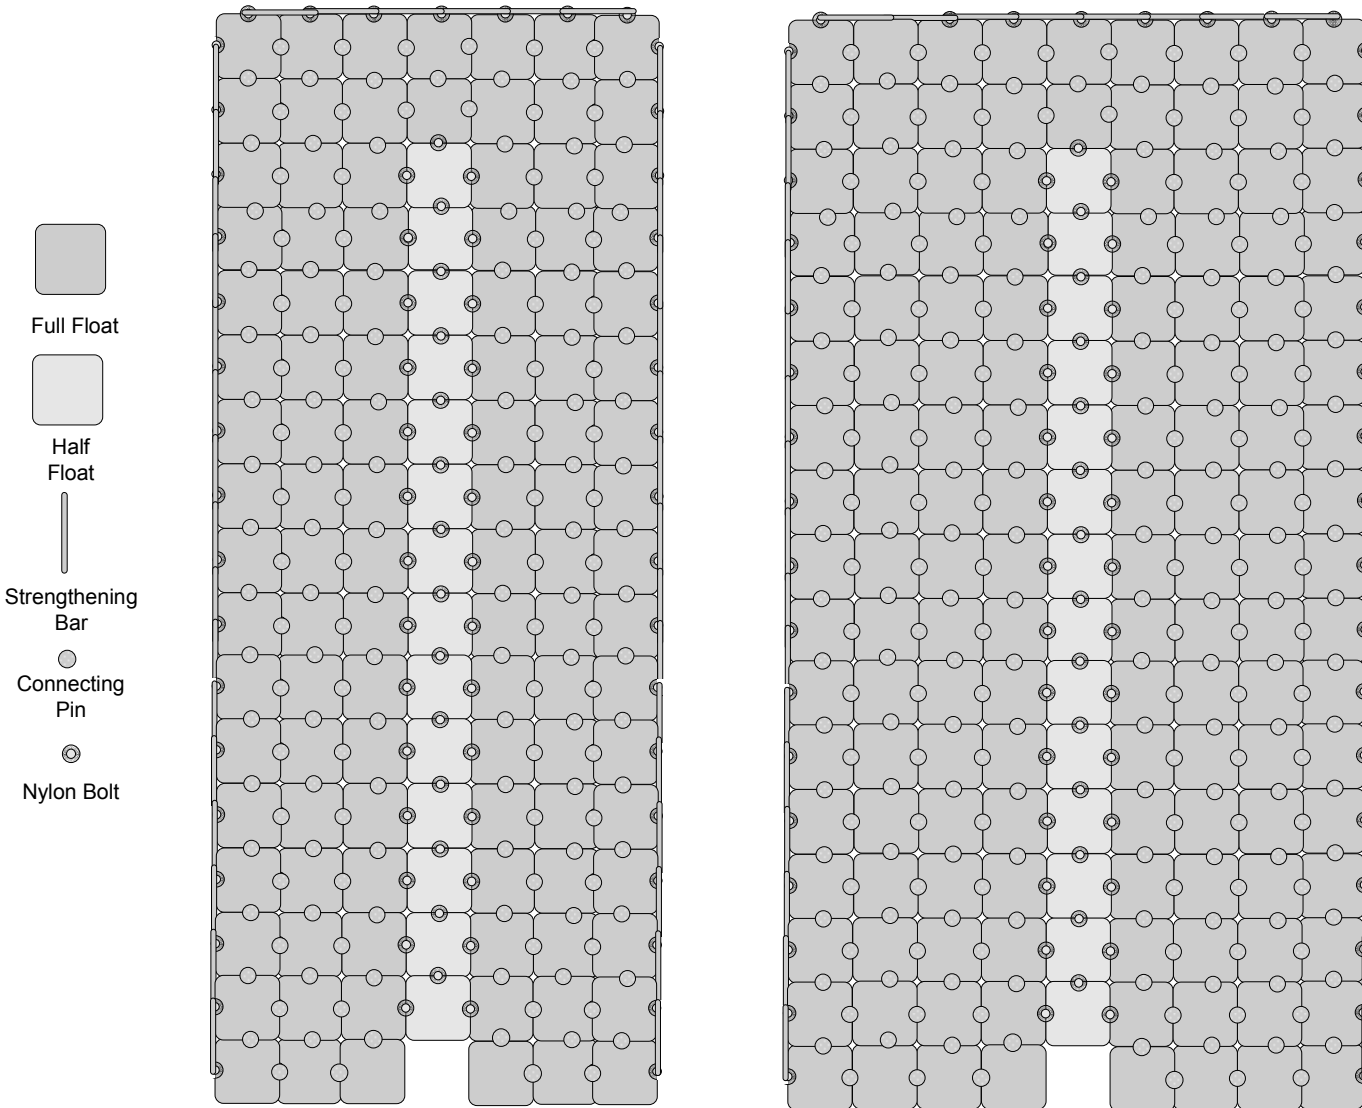

# GULF STREAM DOCKS

The Toughest And Most Stable  
Floating Docks In The Industry!

Drive on Docks For Boats Up To 25'

Made In The USA

Strengthening/Bumper Bars Stiffen The Dock and Protect Boats

**Model 04-2500**      **118 Floats**  
Standard Drive on for boats up to 25'

Length:            28'4"  
Width:             11'8"

**Model 04-2502**      **152 Floats**  
Walk Around Drive on for boats up to 25'

Length:            28'4"  
Width:             15'

Maximum weight is 5,000 pounds (wet)

## Description

These deluxe drive on docks are designed for a wide variety of boats up to 25 feet in length. Featuring a contoured center channel that makes drive on docking and launching safe and easy! Two models are available – one for dry docking only another for full walk around capability.

## Features

- Safe Drive On Docking
- Easy Launching
- No Dangerous Open Areas
- Craft Stays Out of the Water
- No Rollers Needed
- Maintenance Free
- Easy Assembly and Installation
- Infinitely Configurable
- Topside Adjustments
- Easy on Your Feet Non-Skid
- Cool Grey Color
- Environmentally Friendly
- Industrial Strength Materials
- Tie Down Points
- Great Accessories Available
- 20+ Year Life Expectancy