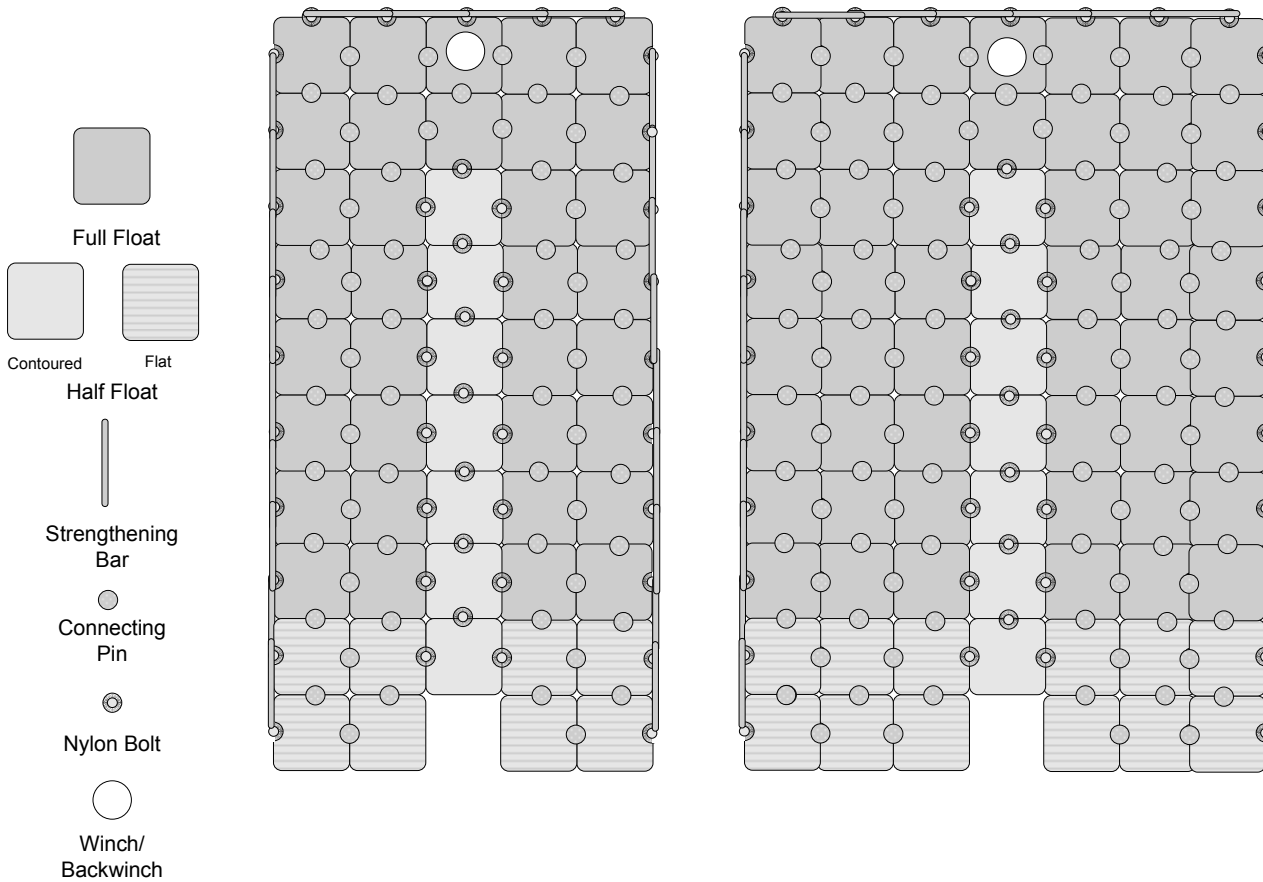

## The Toughest And Most Stable Floating Docks In The Industry!

Dry Storage Docks For Sailboats Up To 14'

Equipped with winch/back winch for easy landing and launching

Strengthening/Bumper Bars Stiffen The Dock and Protect Boats

**Model 09-1400** 50 Floats  
Standard Dry Storage Dock boats up to 14'

Length: 16'8"  
Width: 8'4"

**Model 09-1402** 80 Floats  
Walk Around Dry Storage Dock for boats up to 14'

Length: 16'8"  
Width: 11'8"

Boats over 3,000 pounds (wet) must use 7 floats wide docks. Maximum weight is 5,000 pounds (wet)

### Description

These deluxe dry storage docks are designed for a wide variety of sailboats up to 14 feet in length. Featuring a contoured center channel that makes drive on docking and launching safe and easy! Two models are available – one for dry docking only another for full walk around capability.