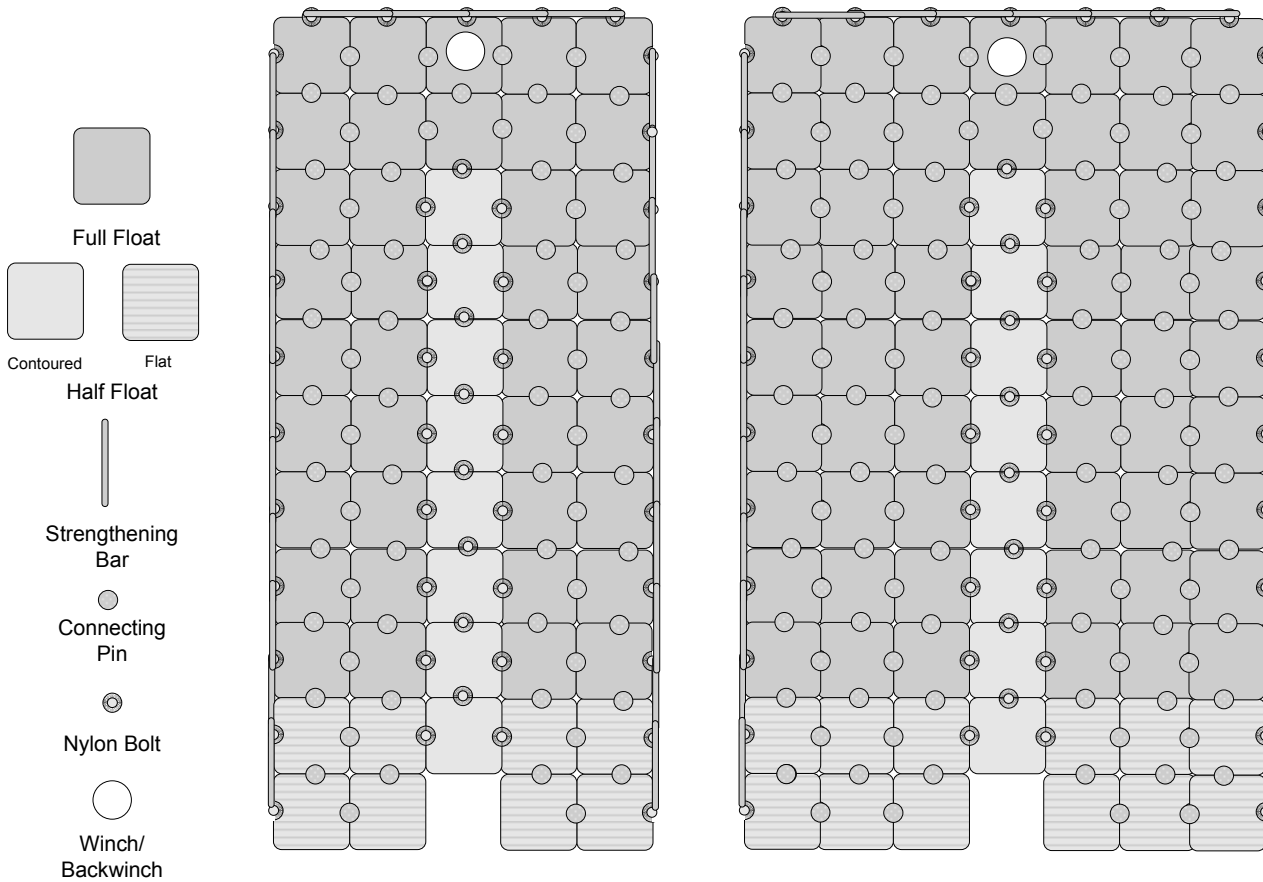

GULF STREAM DOCKS

Made In The USA

The Toughest And Most Stable Floating Docks In The Industry!

Dry Storage Docks For Sailboats Up To 16'

Equipped with winch/back winch for easy landing and launching

Strengthening/Bumper Bars Stiffen The Dock and Protect Boats

Model 09-1600 54 Floats
Standard Dry Storage Dock boats up to 16'

Length: 18'4"
Width: 8'4"

Model 09-1602 76 Floats
Walk Around Dry Storage Dock for boats up to 16'

Length: 18'4"
Width: 11'8"

Boats over 3,000 pounds (wet) must use 7 floats wide docks. Maximum weight is 5,000 pounds (wet)

Description

These deluxe dry storage docks are designed for a wide variety of sailboats up to 16 feet in length. Featuring a contoured center channel that makes drive on docking and launching safe and easy! Two models are available – one for dry docking only another for full walk around capability.