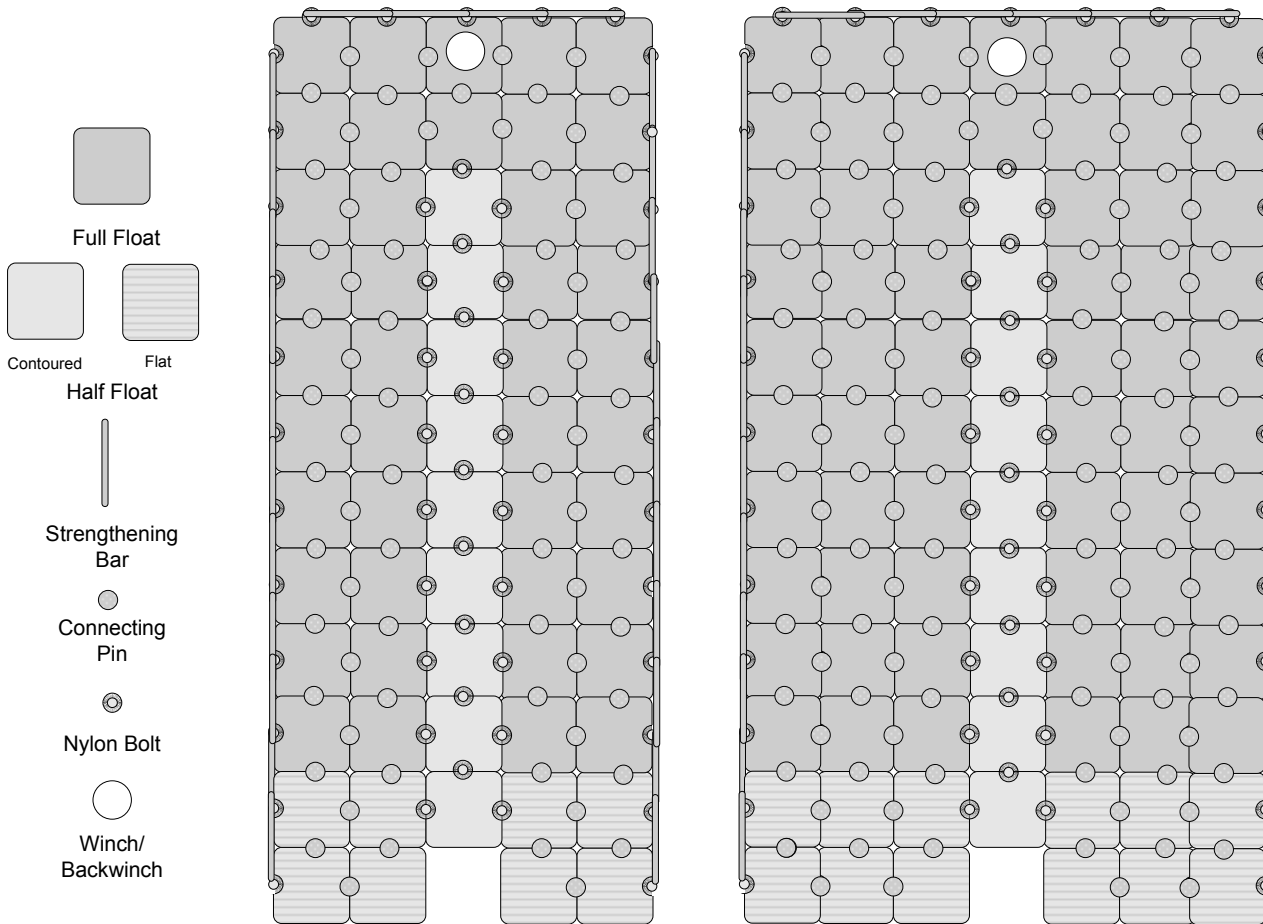

GULF STREAM DOCKS

Made In The USA

The Toughest And Most Stable Floating Docks In The Industry!

Dry Storage Docks For Sailboats Up To 17'

Equipped with winch/back winch for easy landing and launching

Strengthening/Bumper Bars Stiffen The Dock and Protect Boats

Model 09-1700 59 Floats
Standard Dry Storage Dock boats up to 17'

Length: 20'
Width: 8'4"

Model 09-1702 83 Floats
Walk Around Dry Storage Dock for boats up to 17'

Length: 20'
Width: 11'8"

Boats over 3,000 pounds (wet) must use 7 floats wide docks. Maximum weight is 5,000 pounds (wet)

Description

These deluxe dry storage docks are designed for a wide variety of sailboats up to 17 feet in length. Featuring a contoured center channel that makes drive on docking and launching safe and easy! Two models are available – one for dry docking only another for full walk around capability.