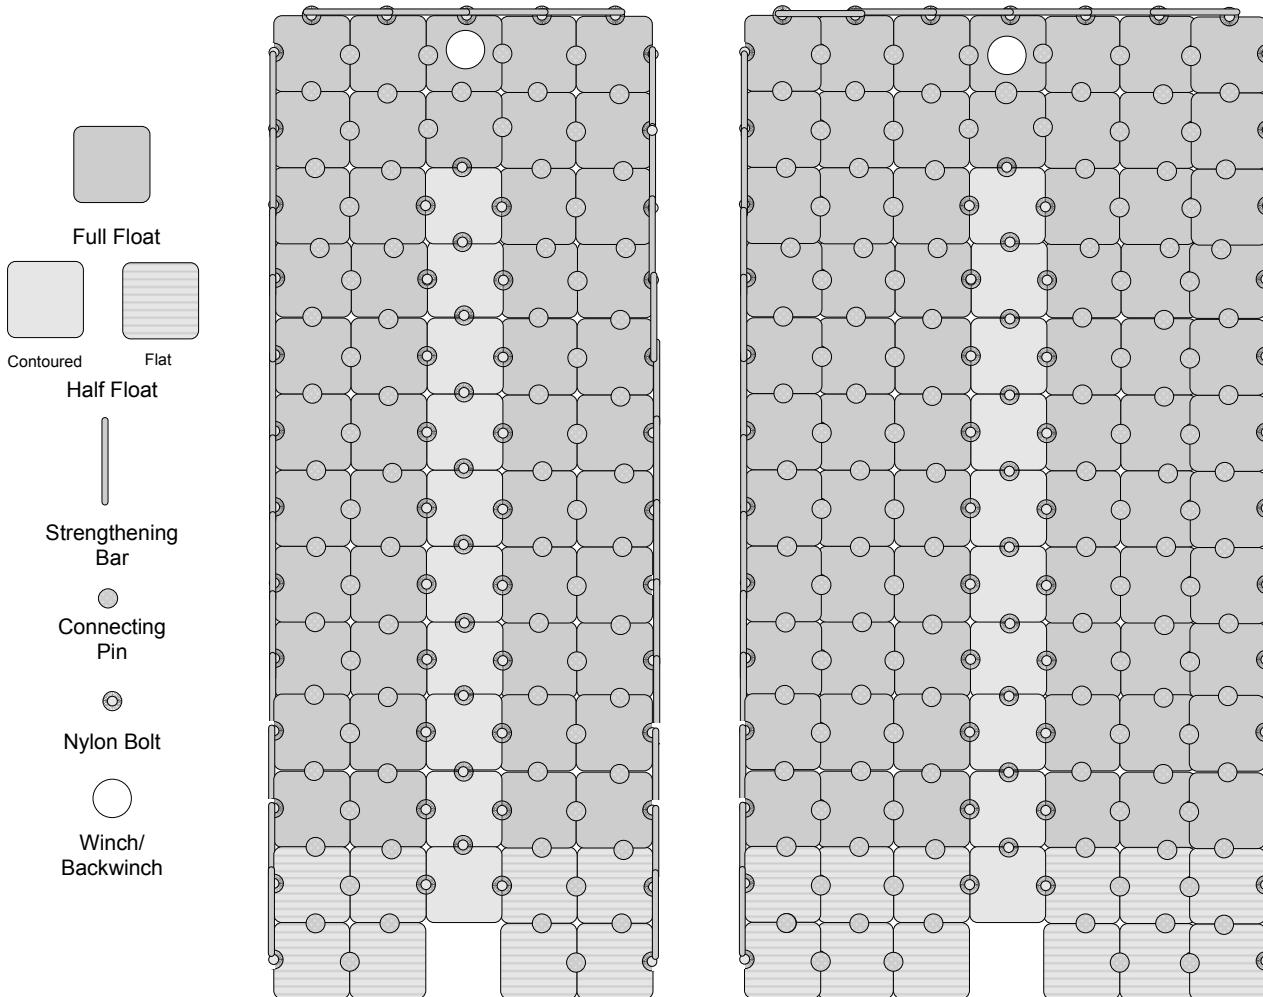

GULF STREAM DOCKS

Made In The USA

The Toughest And Most Stable Floating Docks In The Industry!

Dry Storage Docks For Sailboats Up To 18'

Equipped with winch/back winch for easy landing and launching

Model 09-1800 64 Floats
Standard Dry Storage Dock boats up to 18'

Length: 21'8"
Width: 8'4"

Model 09-1802 90 Floats
Walk Around Dry Storage Dock for boats up to 18'

Length: 21'8"
Width: 11'8"

Boats over 3,000 pounds (wet) must use 7 floats wide docks. Maximum weight is 5,000 pounds (wet)

Description

These deluxe dry storage docks are designed for a wide variety of sailboats up to 18 feet in length. Featuring a contoured center channel that makes drive on docking and launching safe and easy! Two models are available – one for dry docking only another for full walk around capability.

Features

- Safe Drive On Docking
- Easy Launching
- No Dangerous Open Areas
- Craft Stays Out of the Water
- No Rollers Needed
- Maintenance Free
- Easy Assembly and Installation
- Infinitely Configurable
- Topside Adjustments
- Easy on Your Feet Non-Skid
- Cool Grey Color
- Environmentally Friendly
- Industrial Strength Materials
- Tie Down Points
- Great Accessories Available
- 20+ Year Life Expectancy