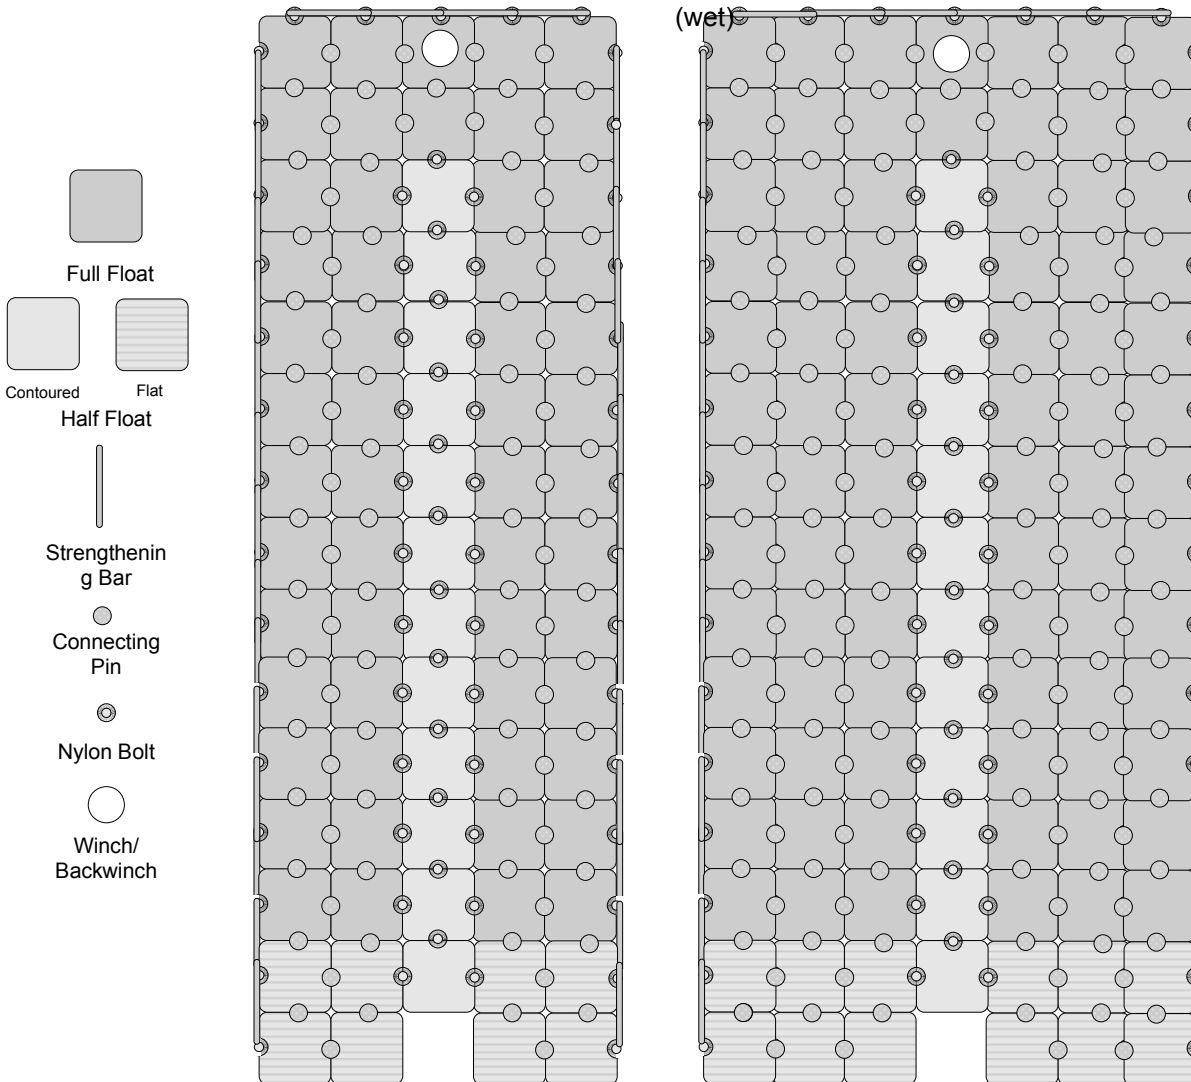

GULF STREAM DOCKS

Made In The USA

The Toughest And Most Stable Floating Docks In The Industry!

Dry Storage Docks For Sailboats Up To 21'

Equipped with winch/back winch for easy landing and launching

Model 09-2100 74 Floats
Standard Dry Storage Dock boats up to 21'

Length: 25"
Width: 8'4"

Model 09-2102 104 Floats
Walk Around Dry Storage Dock for boats up to 21'

Length: 25"
Width: 11'8"

Strengthening/Bumper Bars Stiffen The Dock and Protect Boats

Boats over 3,000 pounds (wet) must use 7 floats wide docks. Maximum weight is 5,000 pounds

Description

These deluxe dry storage docks are designed for a wide variety of sailboats up to 21 feet in length. Featuring a contoured center channel that makes drive on docking and launching safe and easy! Two models are available – one for dry docking only another for full walk around capability.

Features

- Safe Drive On Docking
- Easy Launching
- No Dangerous Open Areas
- Craft Stays Out of the Water
- No Rollers Needed
- Maintenance Free
- Easy Assembly and Installation
- Infinitely Configurable
- Topside Adjustments
- Easy on Your Feet Non-Skid
- Cool Grey Color
- Environmentally Friendly
- Industrial Strength Materials
- Tie Down Points
- Great Accessories Available
- 20+ Year Life Expectancy