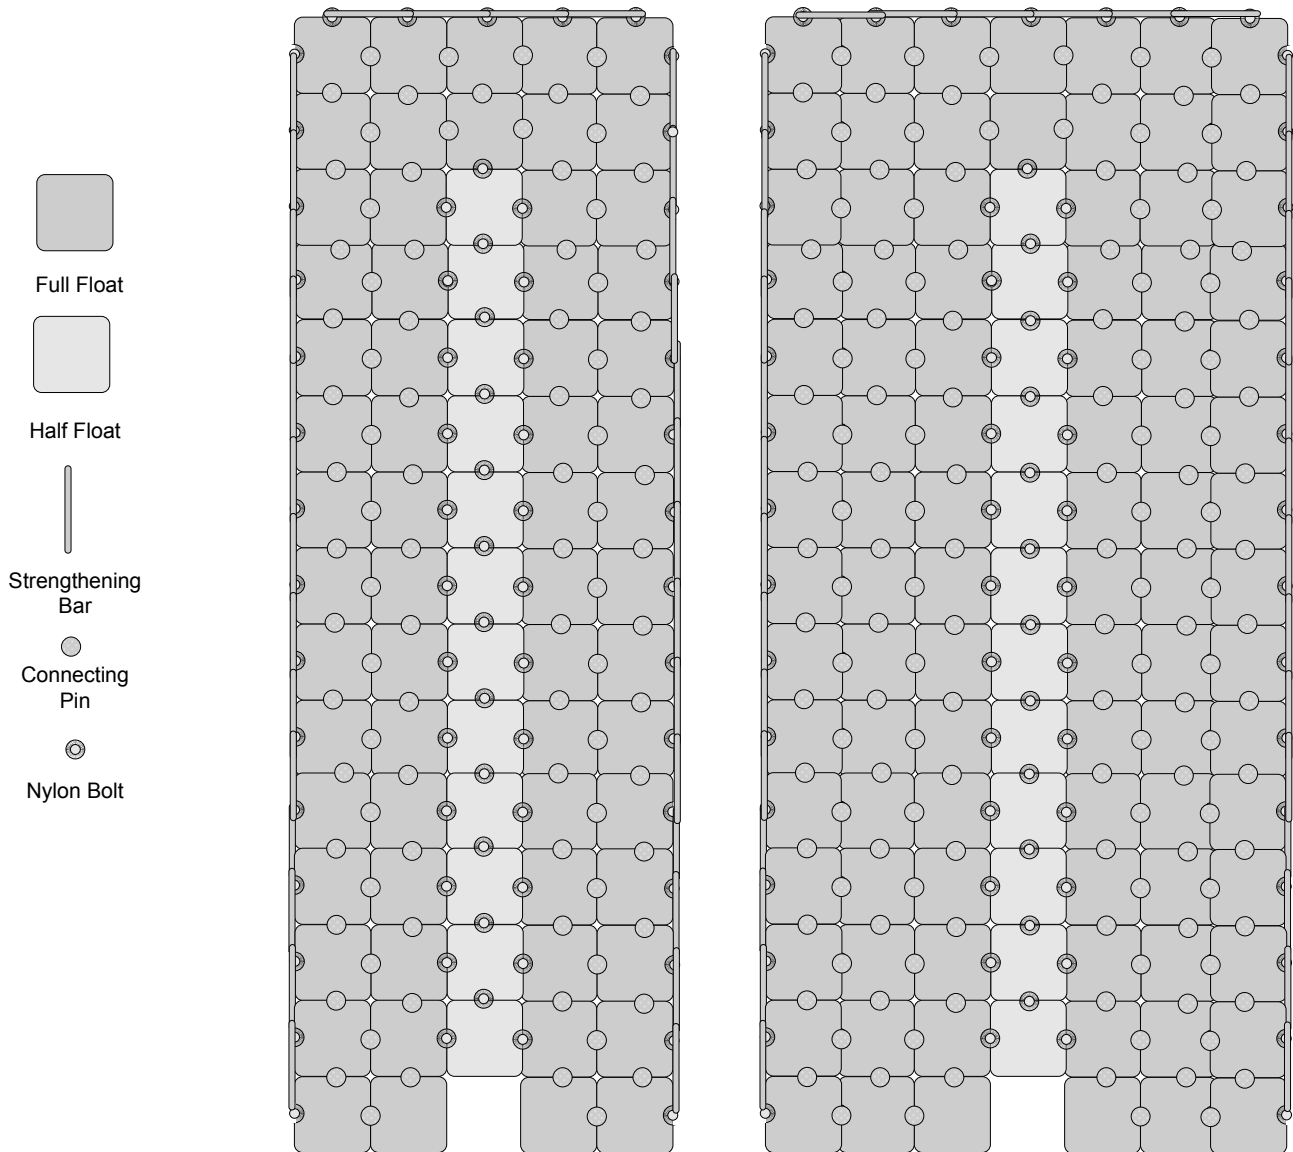

GULF STREAM DOCKS

Made In The USA

Yes, we have your dock and boat storage solution!

Drive on Docks For Boats Up To 22'

Model 03-2200 74 Floats

Standard Drive on for boats up to 22'
 Length: 24'0"
 Width: 8'0"

Model 03-2202 104 Floats

Walk Around Drive on for boats up to 22'
 Length: 24'0"
 Width: 11'2"

Boats over 3,000 pounds (wet) must use 7 floats wide docks. Maximum weight is 5,000 pounds (wet)

Description

These deluxe drive on docks are designed for a wide variety of boats up to 22 feet in length. Featuring a contoured center channel that makes drive on docking and launching safe and easy! Two models are available – one for dry docking only another for full walk around capability.

Features

- Safe Drive On Docking
- Easy Launching
- No Dangerous Open Areas
- Craft Stays Out of the Water
- No Rollers Needed
- Maintenance Free
- Easy Assembly and Installation
- Infinitely Configurable
- Topside Adjustments
- Easy on Your Feet Non-Skid
- Cool Grey Color
- Environmentally Friendly
- Industrial Strength Materials
- Tie Down Points
- Great Accessories Available
- 20+ Year Life Expectancy