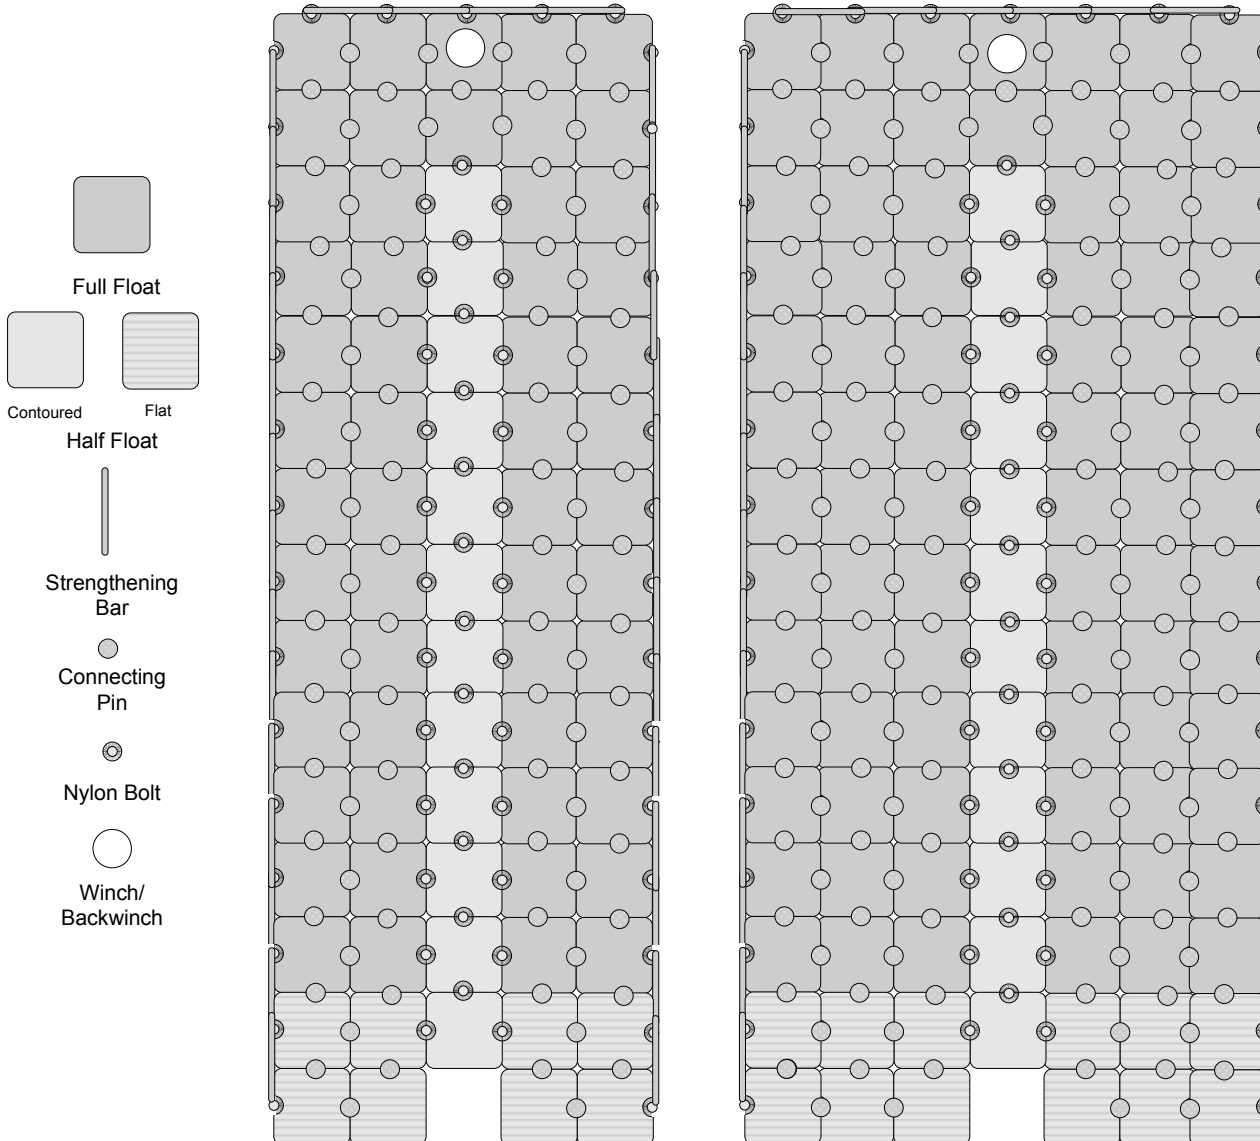

# GULF STREAM DOCKS

Made In The USA

Yes, we have your dock and boat storage solution!

Dry Storage Docks For Sailboats Up To 21'

Equipped with winch/back winch for easy landing and launching

**Model 09-2100** 74 Floats  
Standard Dry Storage Dock boats up to 21'

Length: 24'0"  
Width: 8'0"

**Model 09-2102** 104 Floats  
Walk Around Dry Storage Dock for boats up to 21'

Length: 24'0"  
Width: 11'2"

Boats over 3,000 pounds (wet) must use 7 floats wide docks. Maximum weight is 5,000 pounds (wet)

## Description

These deluxe dry storage docks are designed for a wide variety of sailboats up to 21 feet in length. Featuring a contoured center channel that makes drive on docking and launching safe and easy! Two models are available – one for dry docking only another for full walk around capability.

## Features

- Safe Drive On Docking
- Easy Launching
- No Dangerous Open Areas
- Craft Stays Out of the Water
- No Rollers Needed
- Maintenance Free
- Easy Assembly and Installation
- Infinitely Configurable
- Topside Adjustments
- Easy on Your Feet Non-Skid
- Cool Grey Color
- Environmentally Friendly
- Industrial Strength Materials
- Tie Down Points
- Great Accessories Available
- 20+ Year Life Expectancy