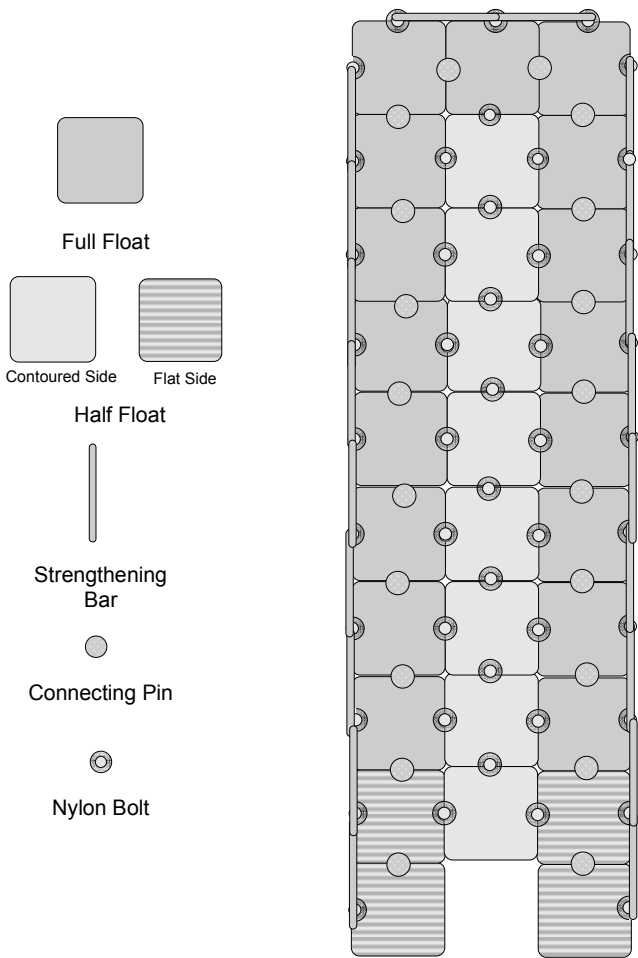

GULF STREAM DOCKS

Made In The USA

The Toughest And Most Stable Floating Docks In The Industry!

Drive on Docks For Boats Up To 14'

Strengthening/Bumper Bars Stiffen The Dock and Protect Boats

Model 02-1400 ————— **29 Floats**

Standard Drive on for boats up to 14'
 Length: 16'8"
 Width: 5'0"

Model 02-1402 ————— **49 Floats**

Standard Drive on for boats up to 14'
 Length: 16'8"
 Width: 8'4"

Description

Features

These deluxe drive on docks are designed for a wide variety of boats up to 14 feet in length. Featuring a contoured center channel that makes drive on docking and launching safe and easy! Two models are available – one for dry docking boats up to 57" wide and another for full walk around capability.

- Safe Drive On Docking
- Easy Launching
- No Dangerous Open Areas
- Craft Stays Out of the Water
- No Rollers Needed
- Maintenance Free
- Easy Assembly and Installation
- Infinitely Configurable
- Topside Adjustments
- Easy on Your Feet Non-Skid
- Cool Grey Color
- Environmentally Friendly
- Industrial Strength Materials
- Tie Down Points
- Great Accessories Available
- 20+ Year Life Expectancy