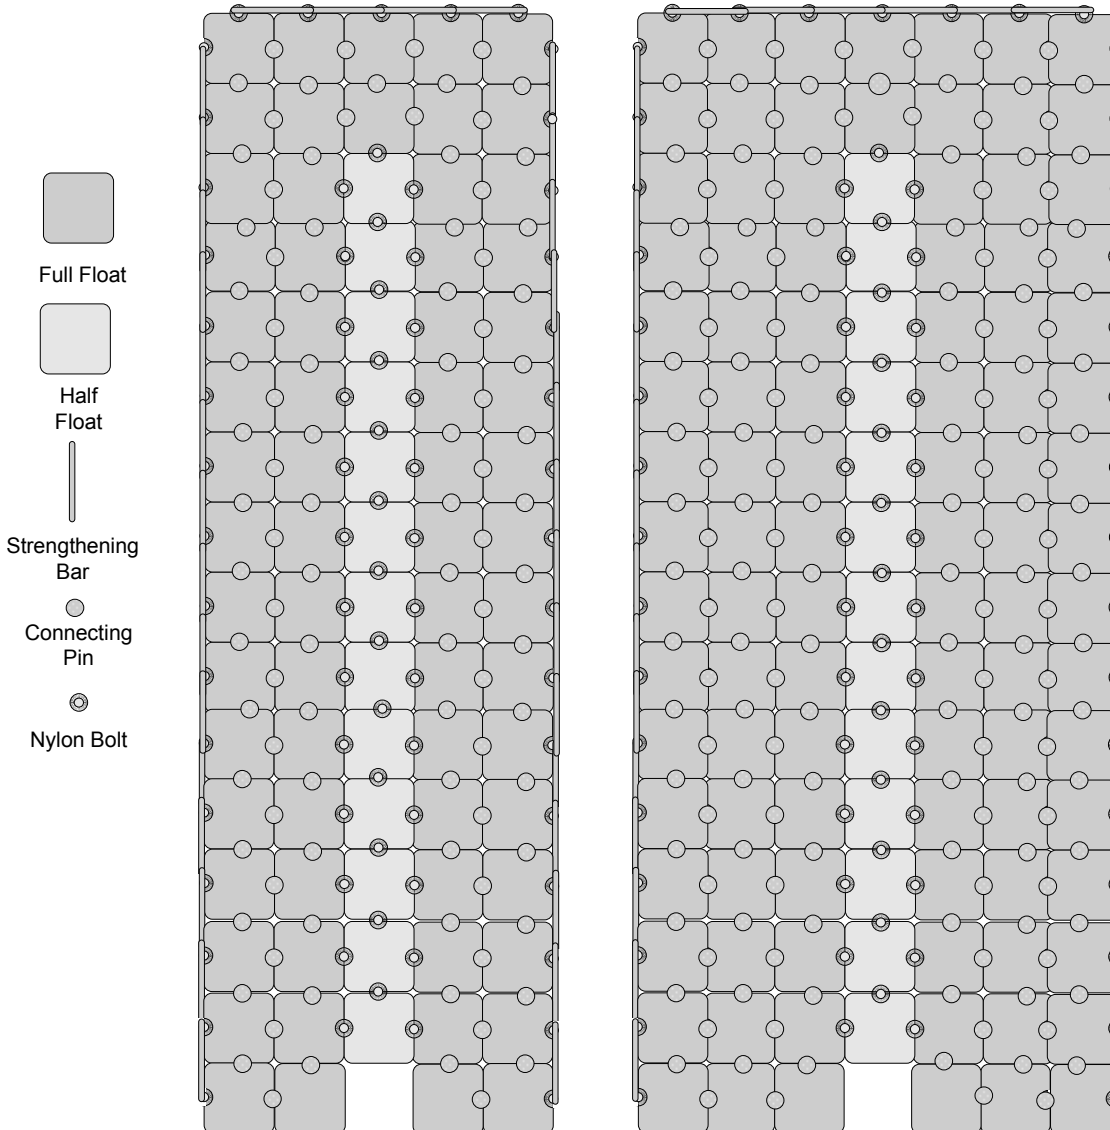

GULF STREAM DOCKS

The Toughest And Most Stable
Floating Docks In The Industry!

Drive on Docks For Boats Up To 24'

Model 03-2400 **79 Floats**
Standard Drive on for boats up to 24'

Length: 26'8"
Width: 8'4"

Model 03-2402 **111 Floats**
Walk Around Drive on for boats up to 24'

Length: 26'8"
Width: 11'8"

Strengthening/Bumper Bars Stiffen The Dock and Protect Boats

Boats over 3,000 pounds (wet) must use 7 floats wide docks.
Maximum weight is 5,000 pounds (wet)

Description

These deluxe drive on docks are designed for a wide variety of boats up to 24 feet in length. Featuring a contoured center channel that makes drive on docking and launching safe and easy! Two models are available – one for dry docking only another for full walk around capability.