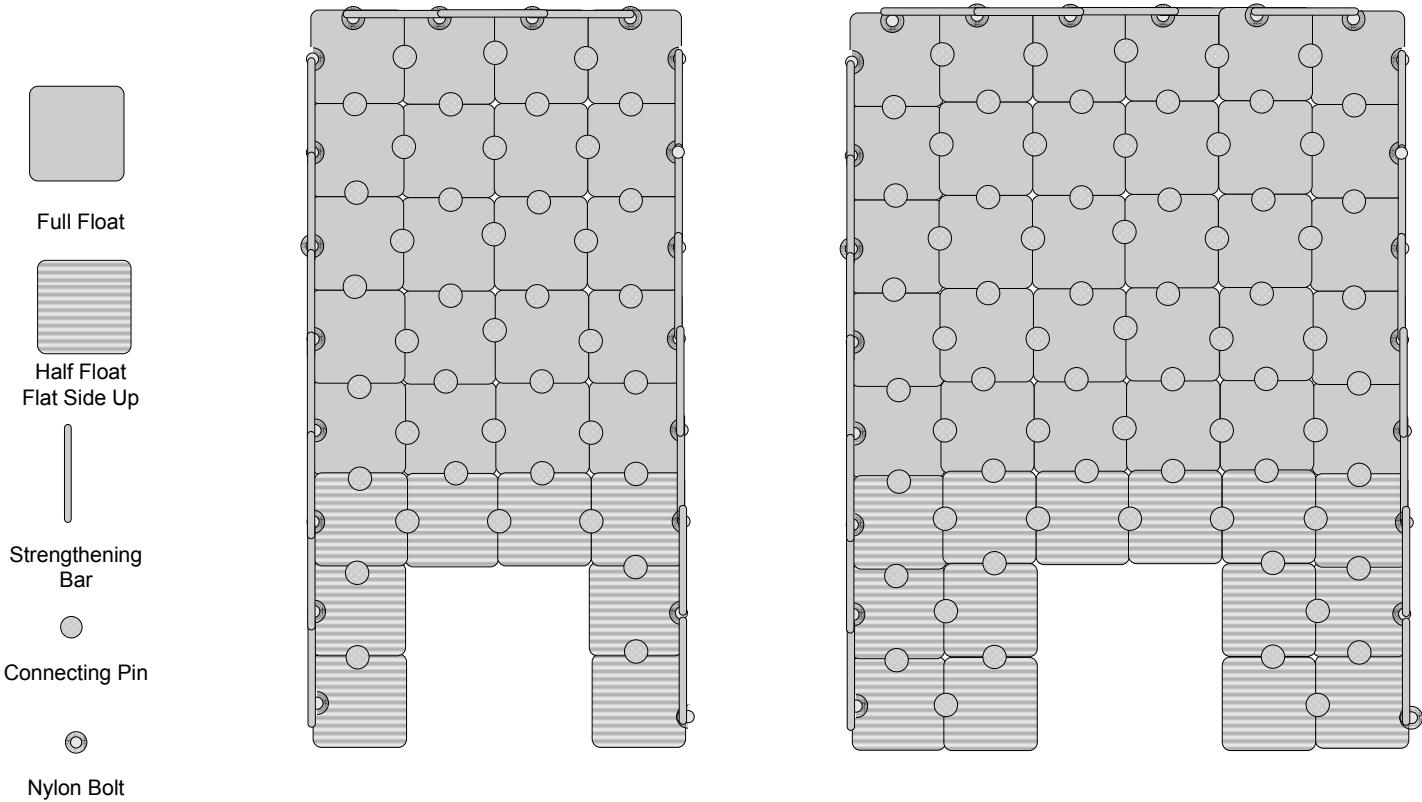

GULF STREAM DOCKS

Made In The USA

The Toughest And Most Stable
Floating Docks In The Industry!

Drive on Docks For Craig Cat Docks

Strengthening/Bumper Bars Stiffen
The Dock and Protect Boats

Model 07-1100 **28 Floats**
Craig Cat Dry Dock
Length: **13'4"**
Width: **6'8"**

Model 07-1102 **44 Floats**
Deluxe Craig Cat Dry Dock
Length: **13'4"**
Width: **10'0"**

Description

These deluxe dock is designed specifically for Craig Cat Boats to provide easy to use high and dry storage. Featuring tall and short floats that makes drive on docking and launching safe and easy! Two models to select from – a standard model and an extra wide model for complete walk around space.

Features

- Safe Drive On Docking
- Easy Launching
- No Dangerous Open Areas
- Craft Stays Out of the Water
- No Rollers Needed
- Maintenance Free
- Easy Assembly and Installation
- Infinitely Configurable
- Topside Adjustments
- Easy on Your Feet Non-Skid
- Cool Grey Color
- Environmentally Friendly
- Industrial Strength Materials
- Tie Down Points
- Great Accessories Available
- 20+ Year Life Expectancy