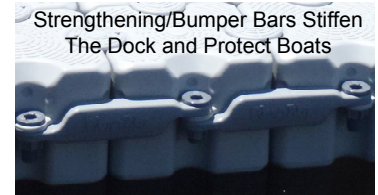

GULF STREAM DOCKS

Made In The USA

The Toughest And Most Stable Floating Docks In The Industry!

Dry Storage Docks For Sail Boats Up To 12'

Equipped with winch/back winch for easy landing and launching

09-1200 26 Floats
Standard Drive on For 12' Boats

Length: 15'
Width: 5'

09-1202 44 Floats
Deluxe Drive on For 12' Boats

Length: 14' 5"
Width: 8' 0"

Description

These deluxe drive on docks are designed for a wide variety of sail boats up to 12 feet in length. Featuring a contoured center channel that makes drive on docking and launching safe and easy! Two models are available – one for dry docking narrow boats up to 57" wide and a deluxe model for full walk around capability.

Features

- Safe Drive On Docking
- Easy Launching
- No Dangerous Open Areas
- Craft Stays Out of the Water
- No Rollers Needed
- Maintenance Free
- Easy Assembly and Installation
- Infinitely Configurable
- Topside Adjustments
- Easy on Your Feet Non-Skid
- Cool Grey Color
- Environmentally Friendly
- Industrial Strength Materials
- Tie Down Points
- Great Accessories Available
- 20+ Year Life Expectancy