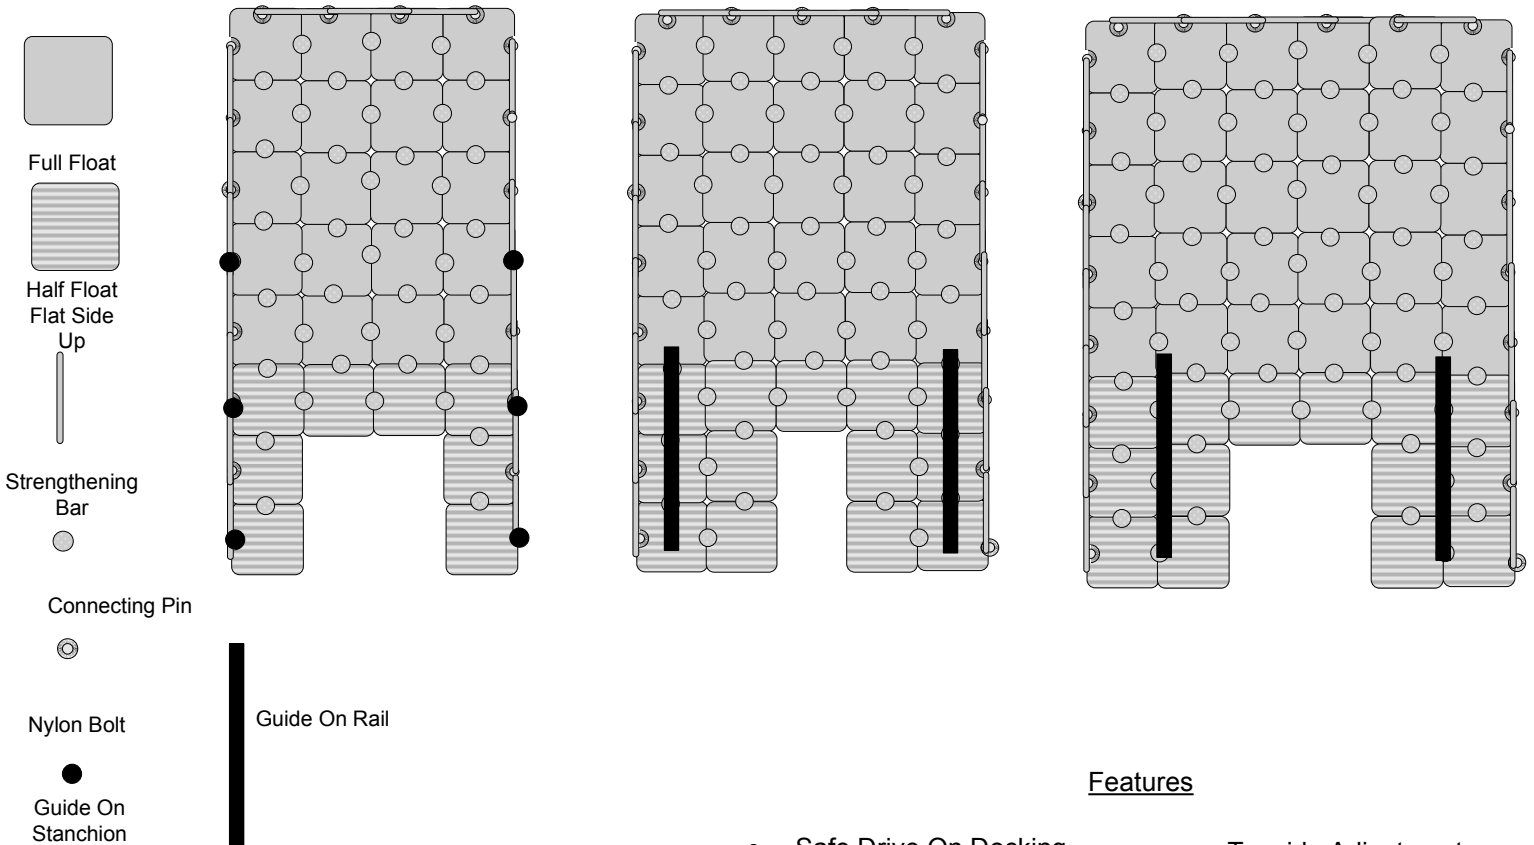

GULF STREAM DOCKS

Made In The USA

The Toughest And Most Stable Floating Docks In The Industry!

Drive on Docks For CraigCat Docks

Strengthening/Bumper Bars Stiffen The Dock and Protect Boats

Model 07-1100 28 Floats
Econo CraigCat Dry Dock
 Length: 13'4"
 Width: 6'8"

Model 07-1101 38 Floats
Standard CraigCat Dry Dock
 Length: 13'4"
 Width: 8'4"

Model 07-11 44 Floats
Deluxe CraigCat Dry Dock
 Length: 13'4"
 Width: 10'0"

Description

These deluxe docks are designed specifically for CraigCat Boats to provide easy to use high and dry storage. Featuring tall and short floats that makes drive on docking and launching safe and easy! Three models to select from – an economy model, a standard model and an extra wide model for complete walk around space.

Features

- Safe Drive On Docking
- Easy Launching
- No Dangerous Open Areas
- Craft Stays Out of the Water
- No Rollers Needed
- Maintenance Free
- Easy Assembly and Installation
- Infinitely Configurable
- Topside Adjustments
- Easy on Your Feet Non-Skid
- Cool Grey Color
- Environmentally Friendly
- Industrial Strength Materials
- Tie Down Points
- Great Accessories Available
- 20+ Year Life Expectancy