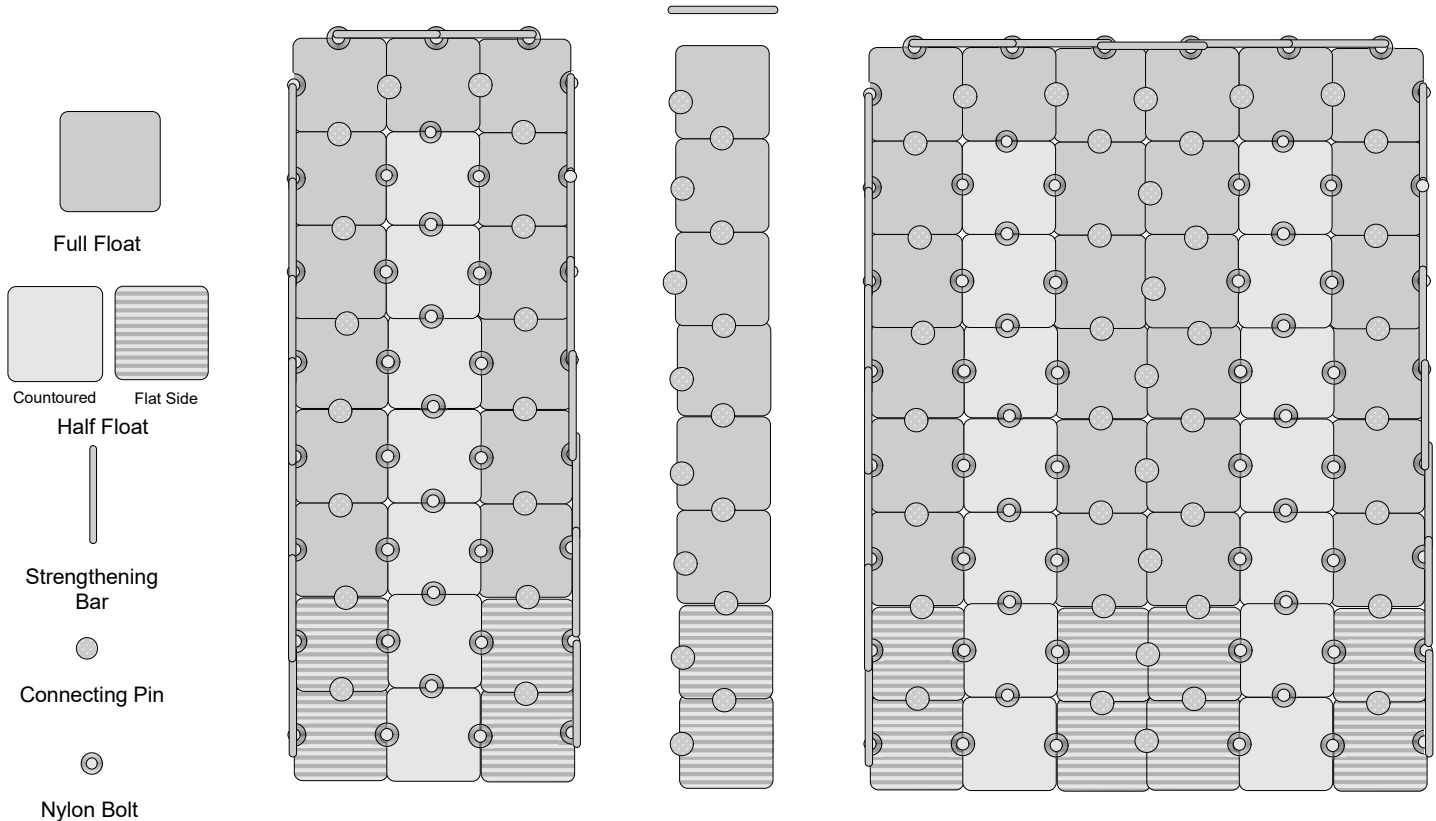

GULF STREAM DOCKS

Made In The USA

The Toughest And Most Stable Floating Docks In The Industry!

Drive on Docks For Three Seat Personal Watercraft – Jet Skis

01-0103 24
Floats

Single Three Seat PWC Dry Dock
Length: 13' 4"
Width: 5'

29-0108 8 Floats
Add A Row or More

Length: 13'4"
Width: 1'8"

01-0103 48
Floats

Double Three Seat PWC Dry Dock
Length: 13' 4"
Width: 10'

Description

These deluxe drive on docks are designed for three seat jet skis and PWC's. Featuring a contoured center channel that makes drive on docking and launching safe and easy! As pictured above extra rows of floats can be added for more walk around space

Features

- Safe Drive On Docking
- Easy Launching
- No Dangerous Open Areas
- Craft Stays Out of the Water
- No Rollers Needed
- Maintenance Free
- Easy Assembly and Installation
- Infinitely Configurable
- Topside Adjustments
- Easy on Your Feet Non-Skid
- Cool Grey Color
- Environmentally Friendly
- Industrial Strength Materials
- Tie Down Points
- Great Accessories Available
- 20+ Year Life Expectancy