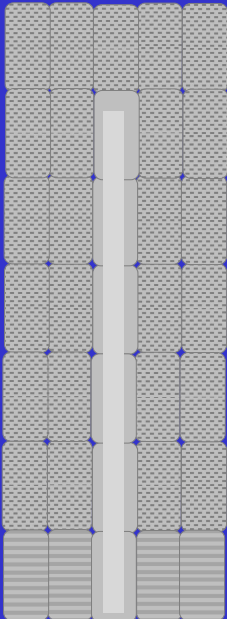

**Drive On Boat Lifts For
Boats From 18 to 22 Feet**

Great Looks Better Performance Excellent Value

Model 02-1800
For Boats Up To 18'
Width: 8'4"
Length: 20'

Model 02-1802
For Boats Up To 18'
Width: 11'8"
Length: 20'

Model 02-2100
For Boats Up To 21'
Width: 8'4"
Length: 23'4"

Model 02-2200
For Boats Up To 22'
Width: 11'8"
Length: 23'4"