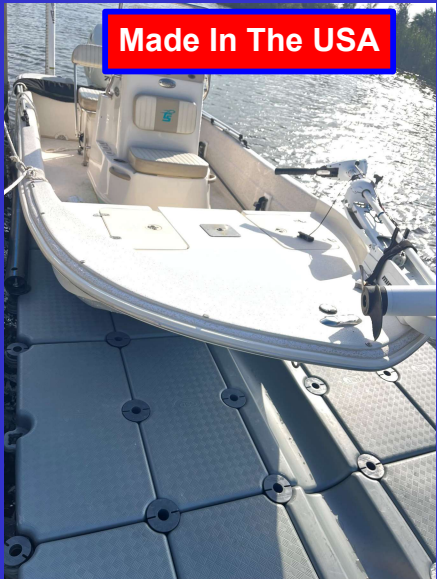

**Drive On Boat Lifts For
Boats From 18 to 22 Feet**

Great Looks Better Performance Excellent Value

Model 02-1800
For Boats Up To 18'
Width: 8'4"
Length: 20'

Model 02-1802
For Boats Up To 18'
Width: 11'8"
Length: 20'

Model 02-2100
For Boats Up To 21'
Width: 8'4"
Length: 23'4"

Model 02-2200
For Boats Up To 22'
Width: 11'8"
Length: 23'4"