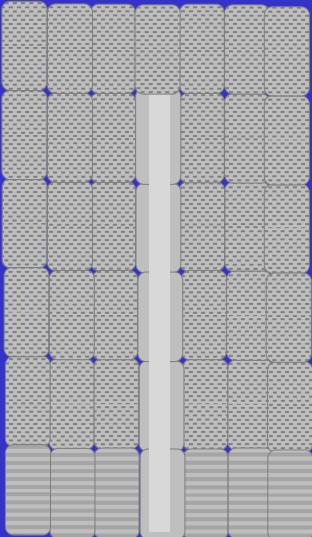

**Drive On Boat Lifts For
Boats From 18 to 22 Feet**

Great Looks Better Performance Excellent Value

Model 02-1800
For Boats Up To 18'
Width: 8'4"
Length: 20'

Model 02-1802
For Boats Up To 18'
Width: 11'8"
Length: 20'

Model 02-2100
For Boats Up To 21'
Width: 8'4"
Length: 23'4"

Model 02-2200
For Boats Up To 22'
Width: 11'8"
Length: 23'4"