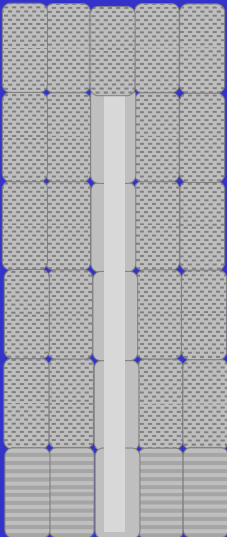

**Drive On Boat Lifts For
Boats From 18 to 22 Feet**

Great Looks Better Performance Excellent Value

Model 02-1800
For Boats Up To 18'
Width: 8'4"
Length: 20'

Model 02-1802
For Boats Up To 18'
Width: 11'8"
Length: 20'

Model 02-2100
For Boats Up To 21'
Width: 8'4"
Length: 23'4"

Model 02-2200
For Boats Up To 22'
Width: 11'8"
Length: 23'4"