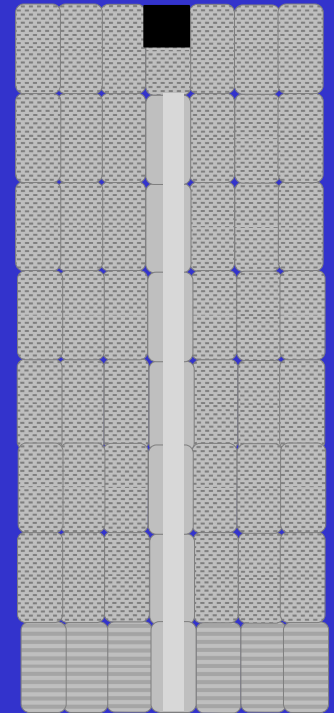

## Great Looks Better Performance Excellent Value

**Model 05-1500**  
For Boats Up To 15'  
Width: 8'4"  
Length: 16'8"

**Model 05-1800**  
For Boats Up To 18'  
Width: 8'4"  
Length: 20'

**Model 05-2100**  
For Boats Up To 21'  
Width: 8'4"  
Length: 23'4"

**Model 05-2200**  
For Boats Up To 22'  
Width: 11'8"  
Length: 23'4"

**Model 05-2400**  
For Boats Up To 24'  
Width: 11'8"  
Length: 26'8"

Equipped with back winch for easy launching