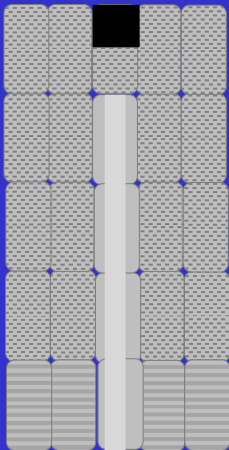

## Great Looks Better Performance Excellent Value

**Model 05-1500**  
For Boats Up To 15'  
Width: 8'4"  
Length: 16'8"

**Model 05-1800**  
For Boats Up To 18'  
Width: 8'4"  
Length: 20'

**Model 05-2100**  
For Boats Up To 21'  
Width: 8'4"  
Length: 23'4"

**Model 05-2200**  
For Boats Up To 22'  
Width: 11'8"  
Length: 23'4"

**Model 05-2400**  
For Boats Up To 24'  
Width: 11'8"  
Length: 26'8"

Equipped with back winch for easy launching